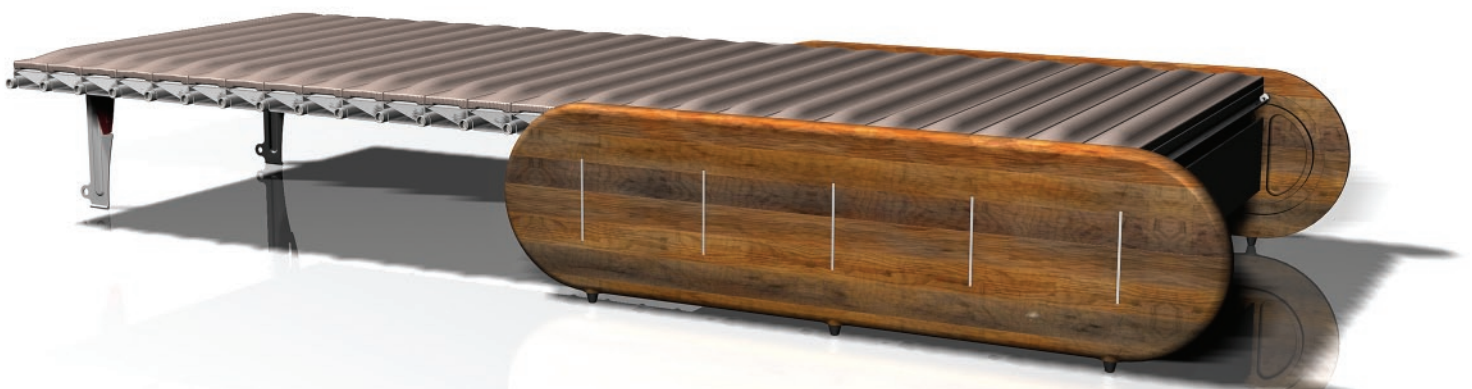

Sleeping Area

820x 2000