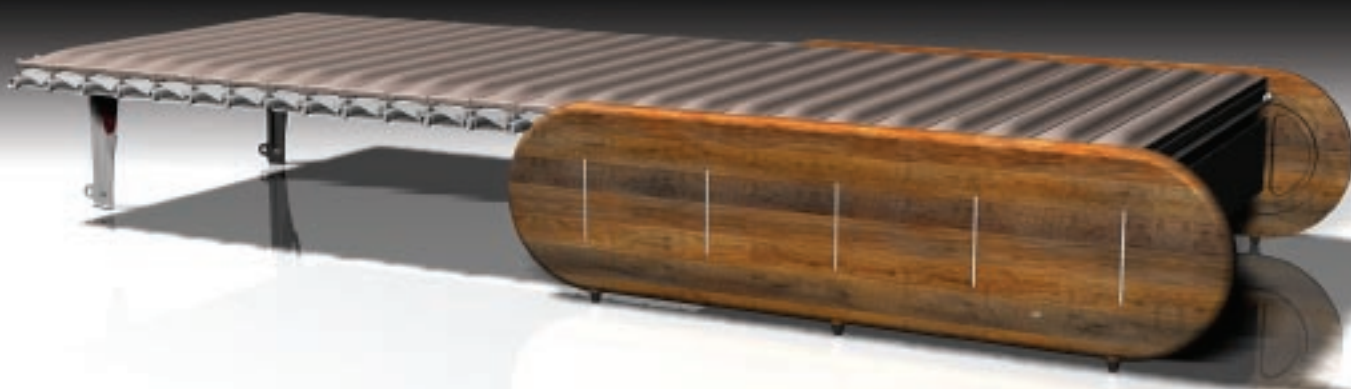

Sleeping Area

820x 2000

Hidden Sleeping Solutions